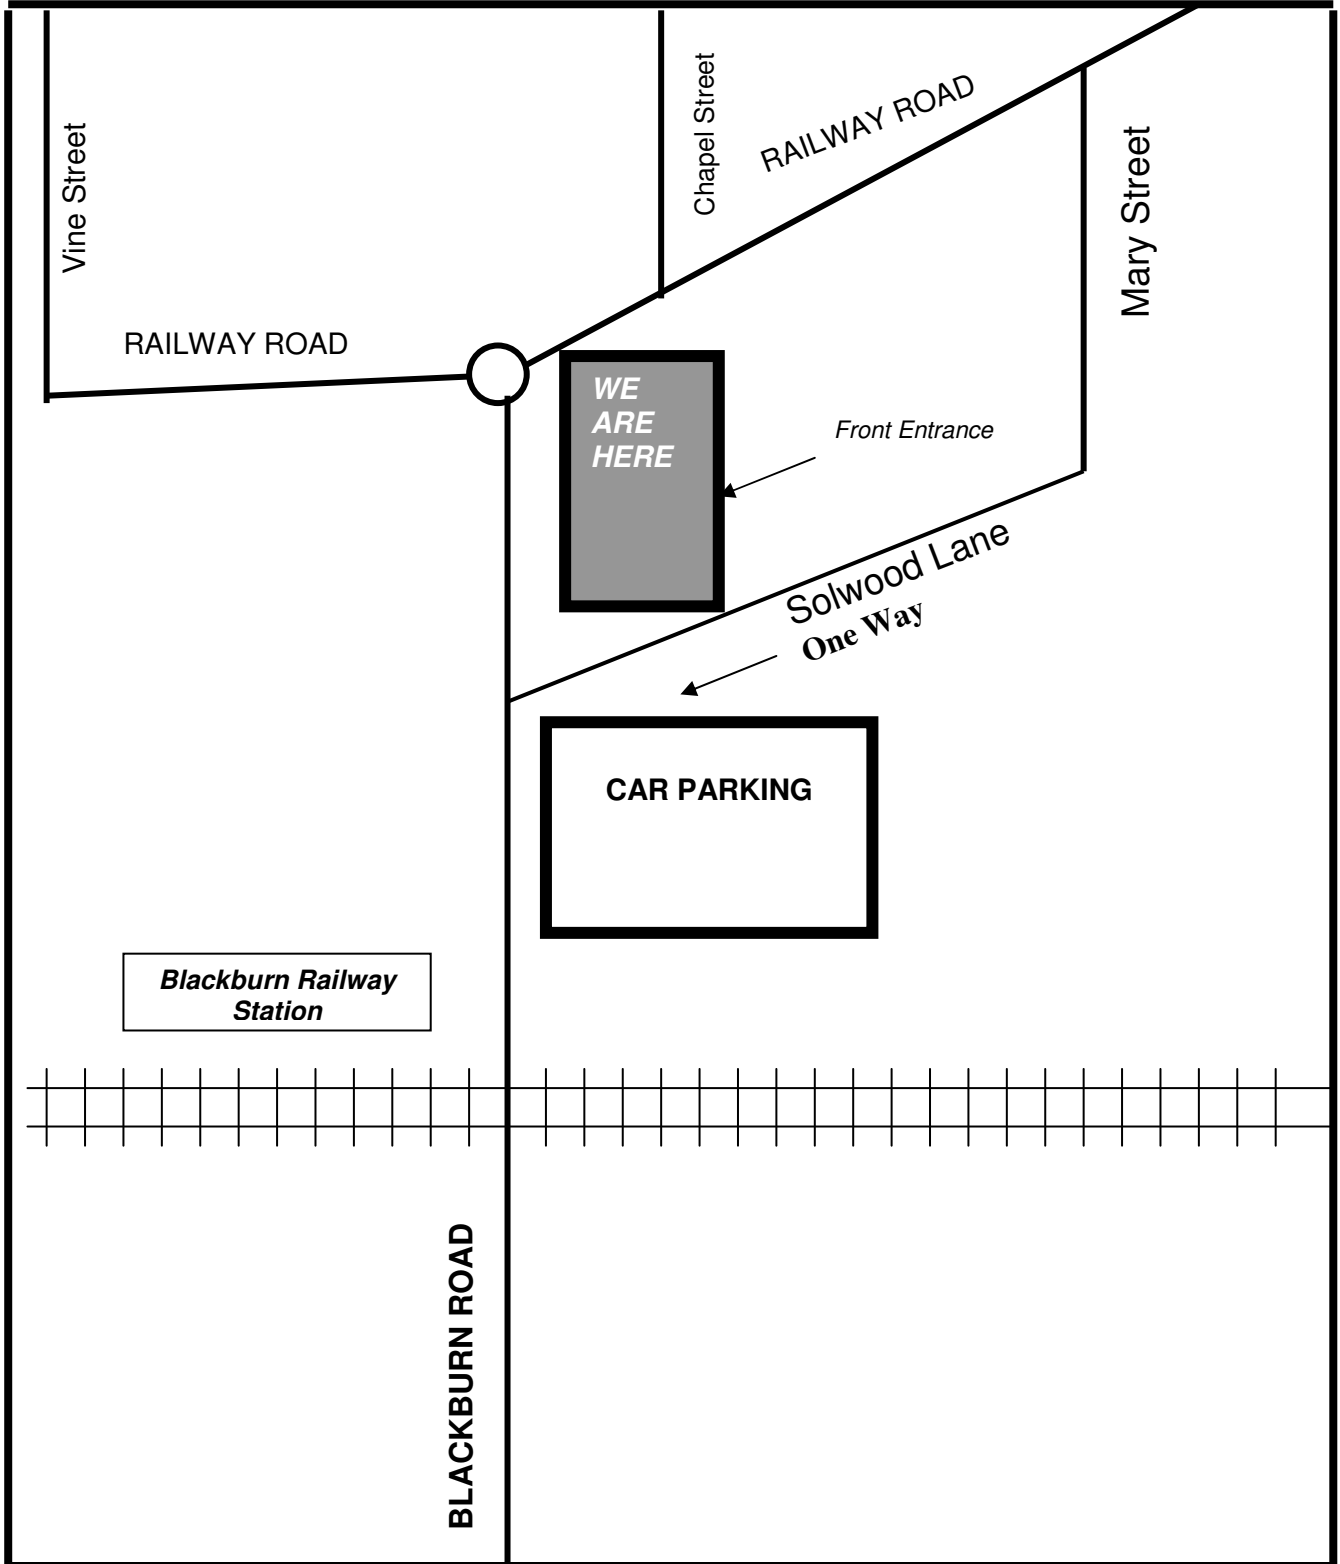

'THE NERVE CENTRE'
54 Railway Road, Blackburn, Victoria
(entry via Solwood Lane)
(MAP NOT TO SCALE)

WHITEHORSE ROAD (Maroondah Highway) →

CANTERBURY ROAD

MIDDLEBOROUGH ROAD

SPRINGVALE ROAD

Vine Street

Chapel Street

RAILWAY ROAD

Mary Street

RAILWAY ROAD

**WE
ARE
HERE**

Front Entrance

Solwood Lane
One Way

CAR PARKING

*Blackburn Railway
Station*

BLACKBURN ROAD